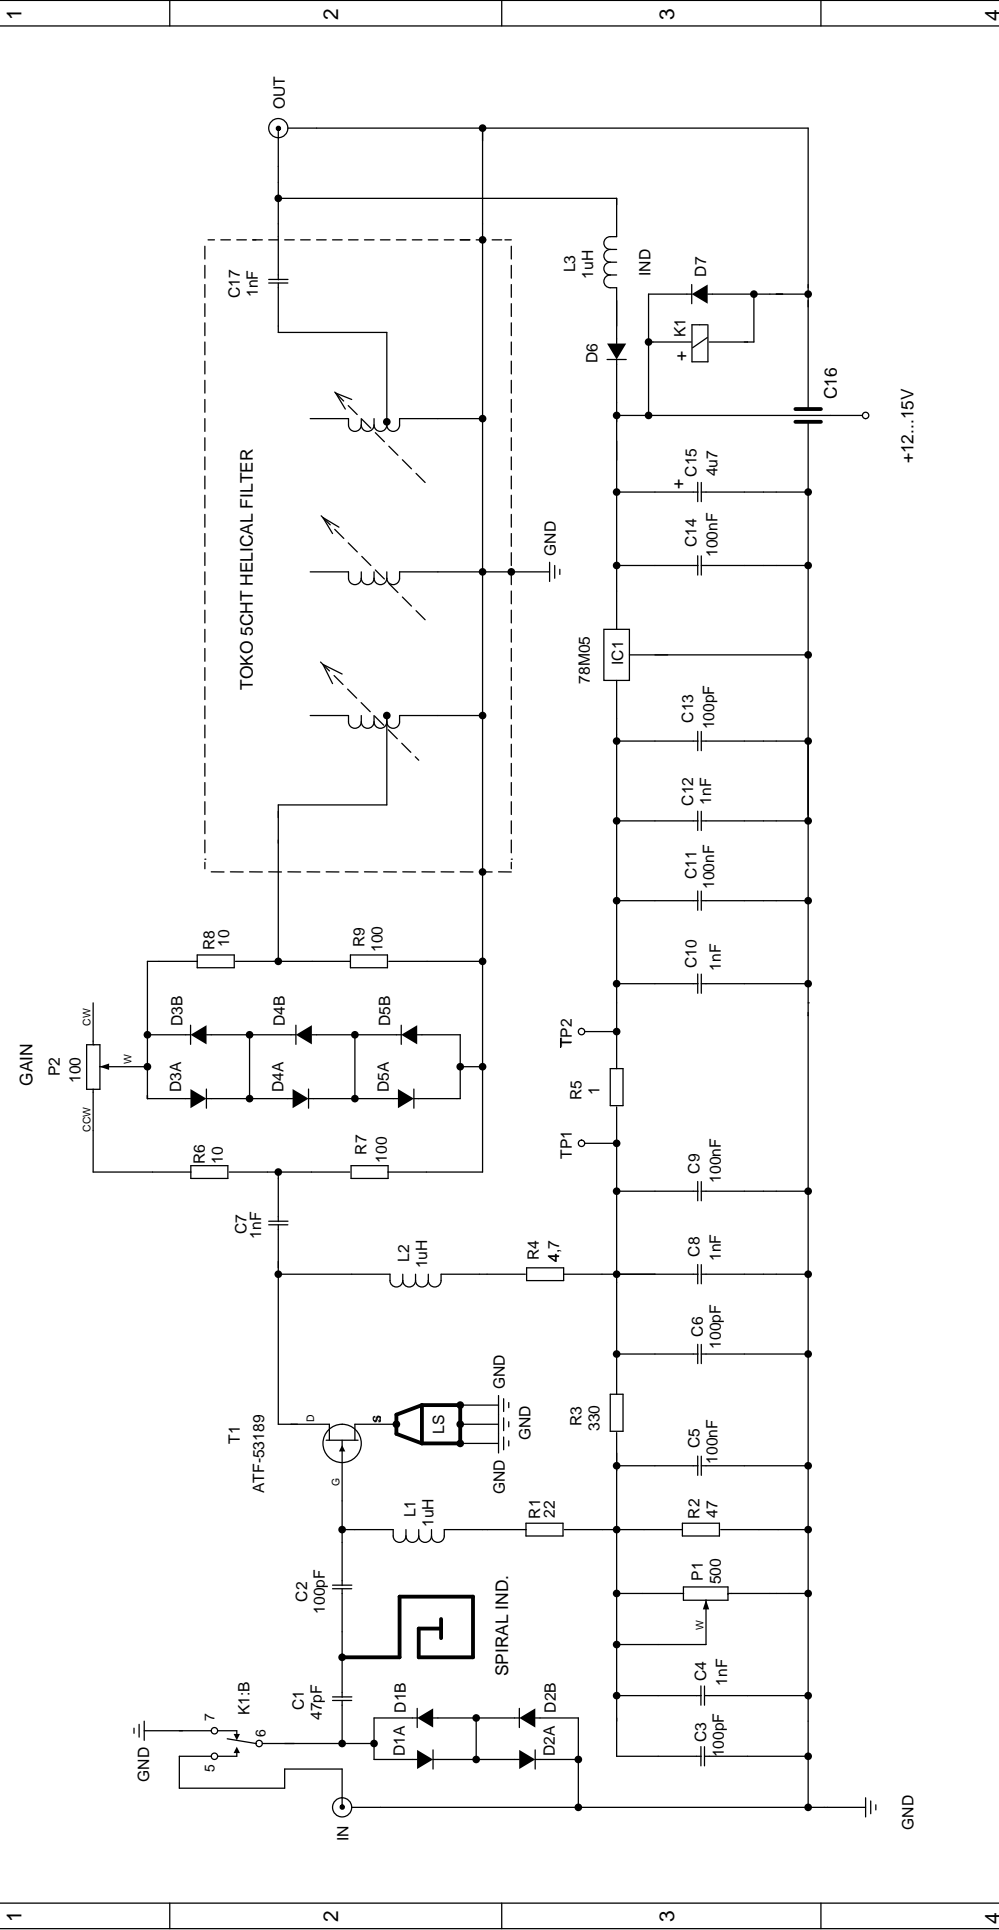

A B C D

+12...15V

Title		EXTRA-70 432MHz PREAMP.	
Size	Number	Rev	
A3	DESIGNED BY HA8ET	2	
Date	16.08.2011.	Drawn by	HA8ET
Filename	EXTRA_70.SCH	Sheet	1 of 1

A B C D